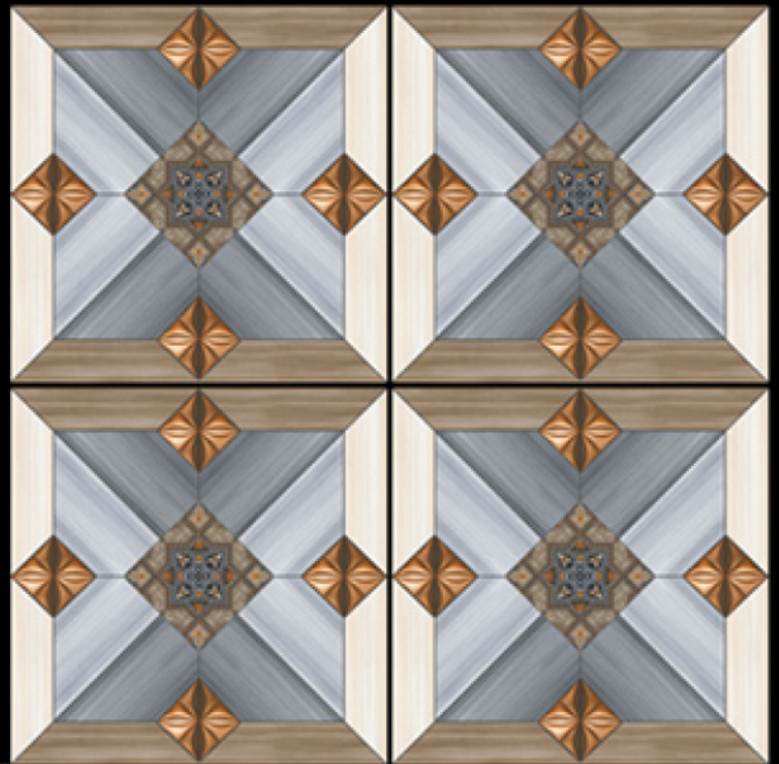

600X600mm

STARLIT
CERAMIC LLP

Matt
SERIES

1133

600X600mm

STARLIT
CERAMIC LLP

Matt
SERIES

1134