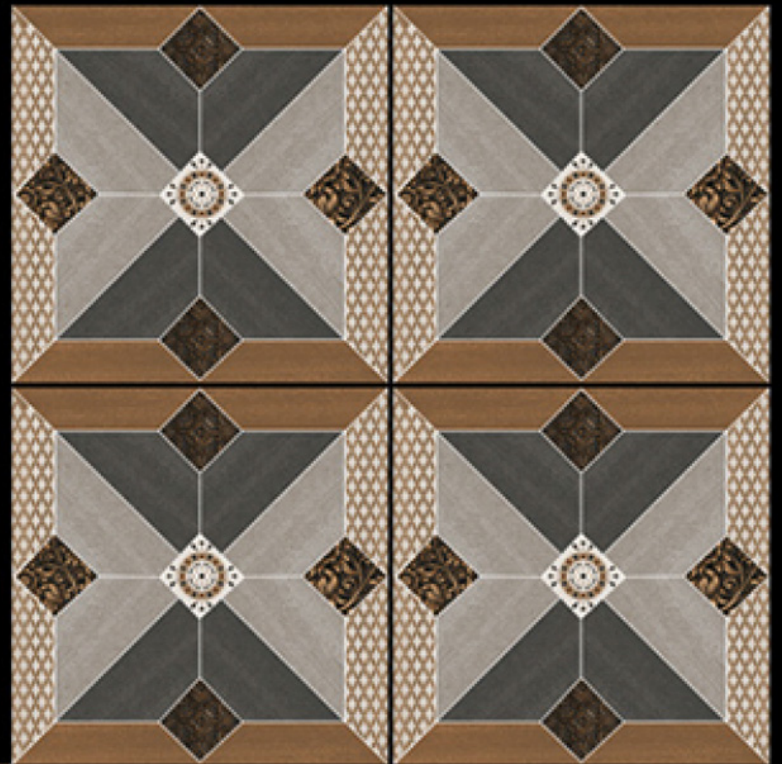

600X600mm

STARLIT
CERAMIC LLP

Matt
SERIES

1135

600X600mm

STARLIT
CERAMIC LLP

Matt
SERIES

1136