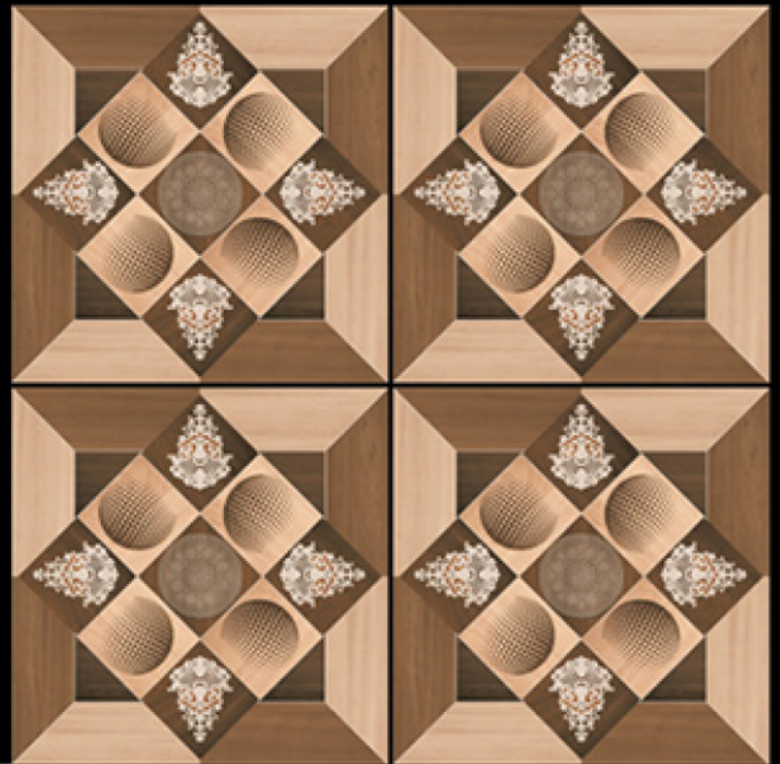

600X600mm

STARLIT
CERAMIC LLP

Matt
SERIES

1141

600X600mm

STARLIT
CERAMIC LLP

Matt
SERIES

1142